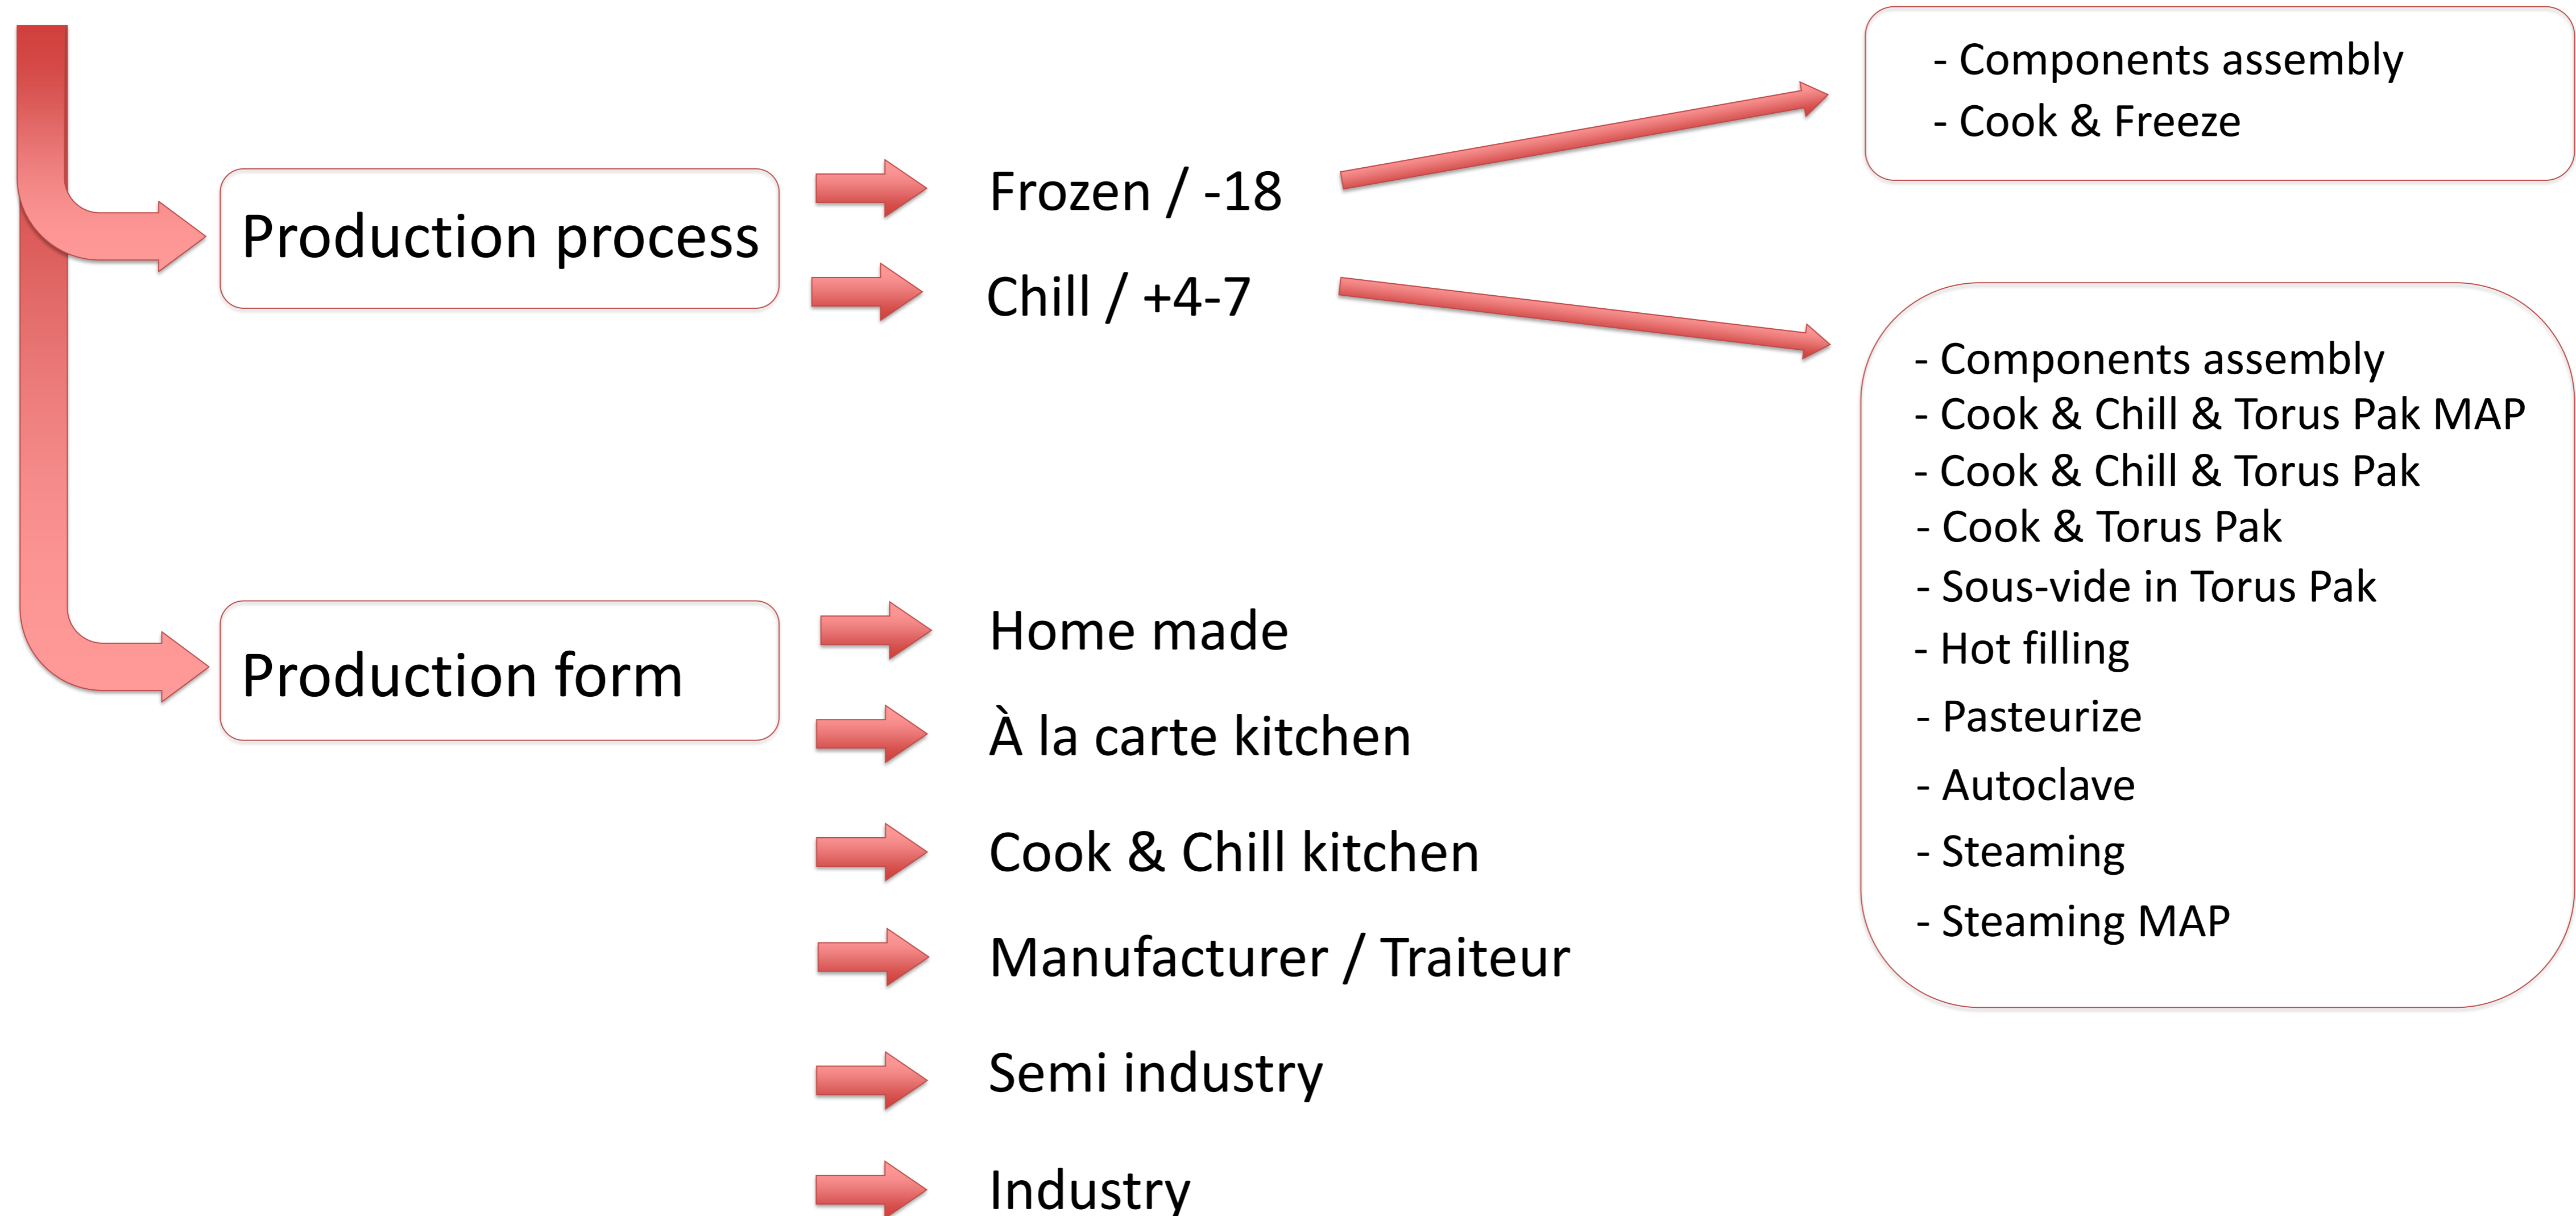

Production – „into the Torus Pak“

Application – „out of the Torus Pak“

Read more at
www.toruspak.com

Contact us via e-mail:
europe@toruspak.com

Call at us any time at
+352 28 67 61

Torus Pak Headquarter
1, Z.I. Bombicht
L-6947 Niederanven
LUXEMBOURG