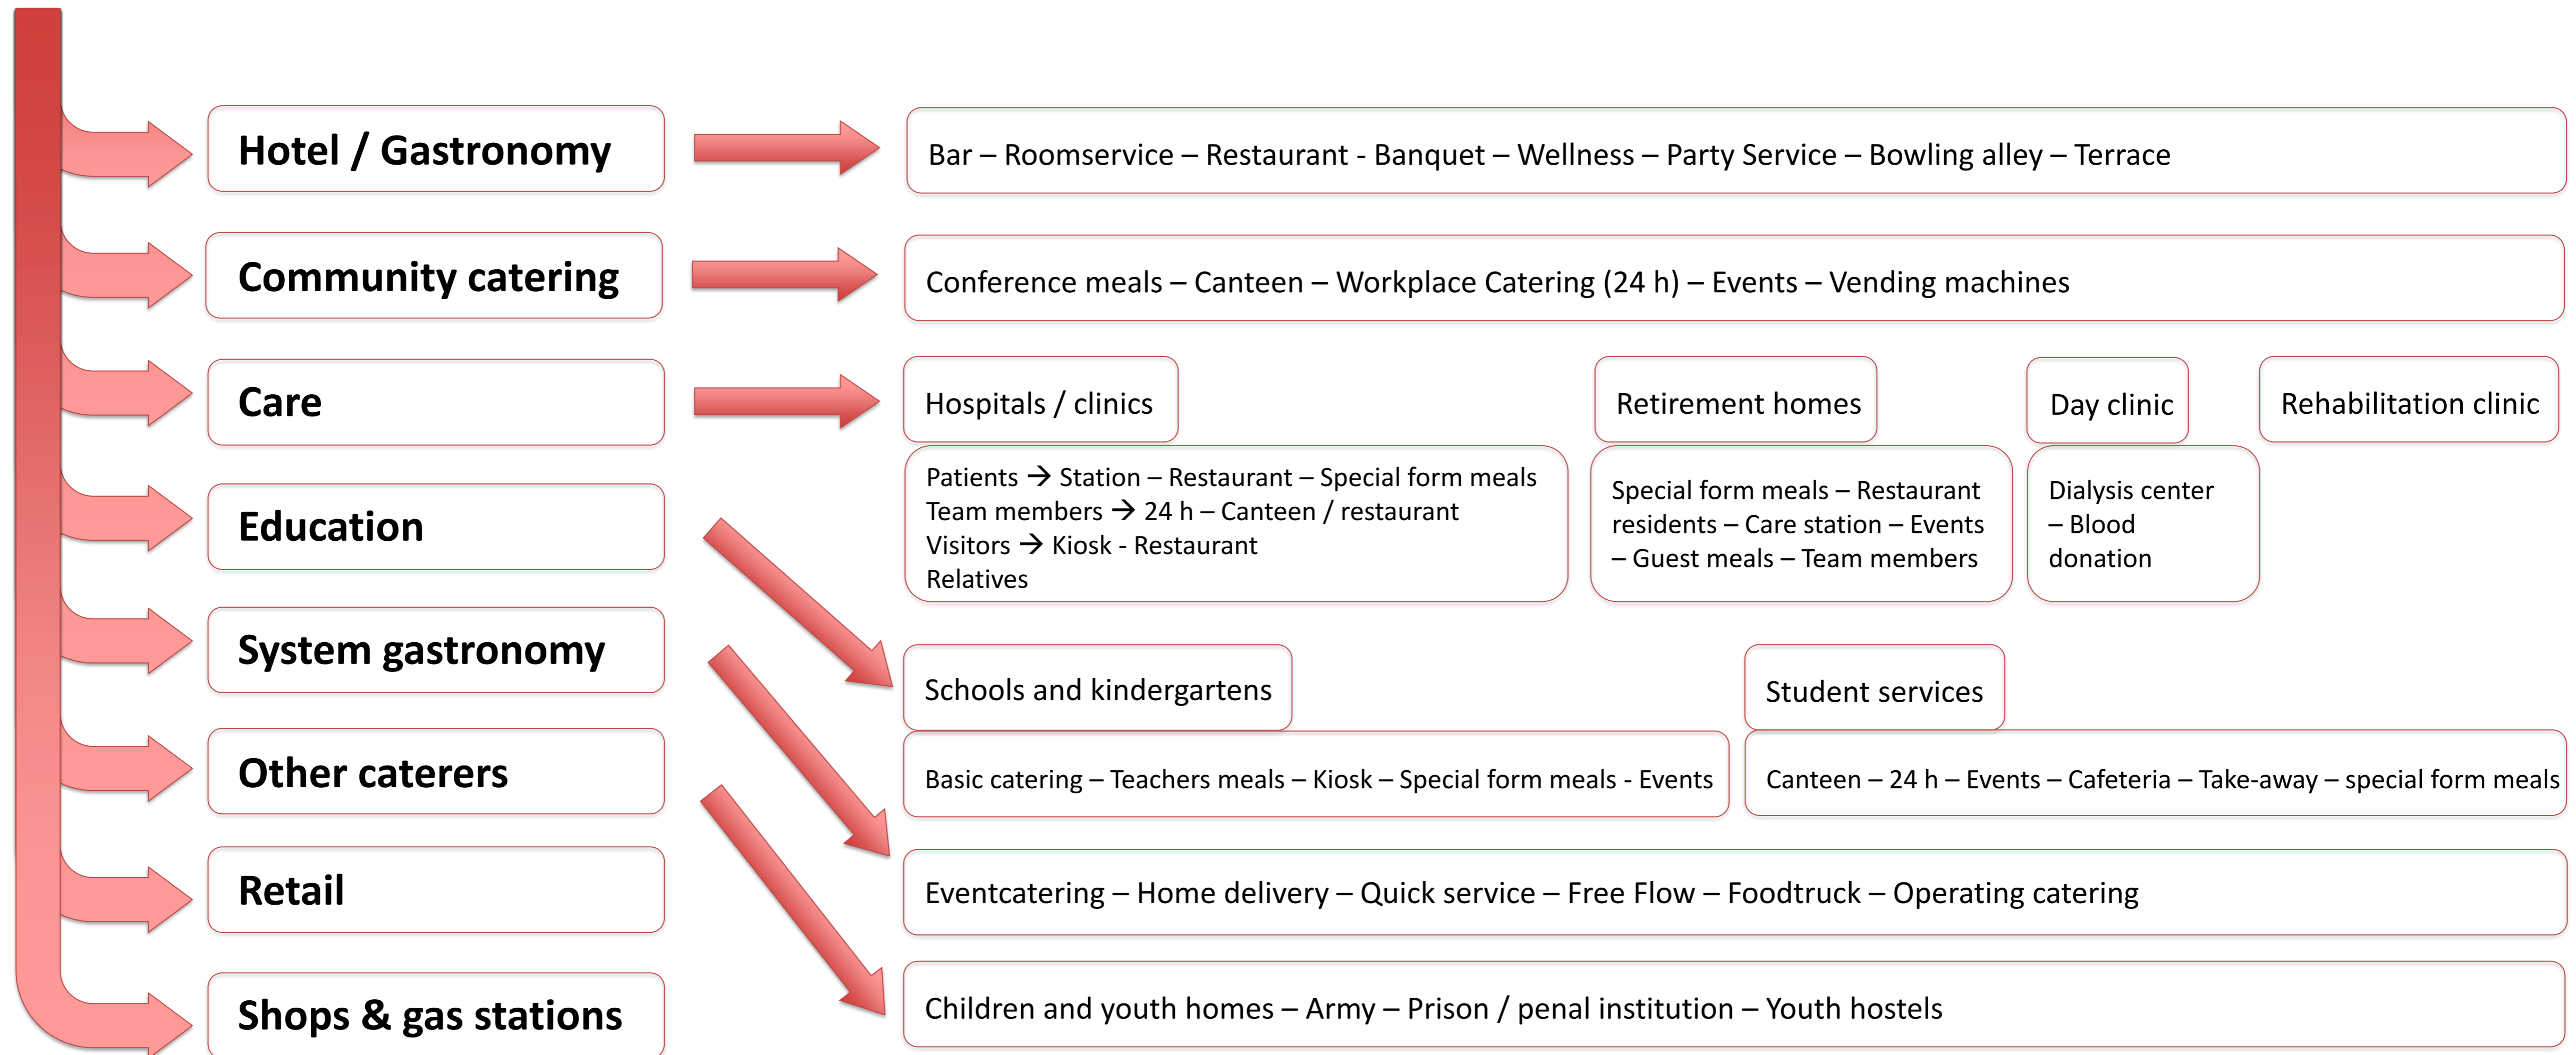

Production – „into the Torus Pak“

Application – „out of the Torus Pak“

Read more at
www.toruspak.com

Contact us via e-mail:
europe@toruspak.com

Call at us any time at
+352 28 67 61

Torus Pak Headquarter
1, Z.I. Bombicht
L-6947 Niederanven
LUXEMBOURG